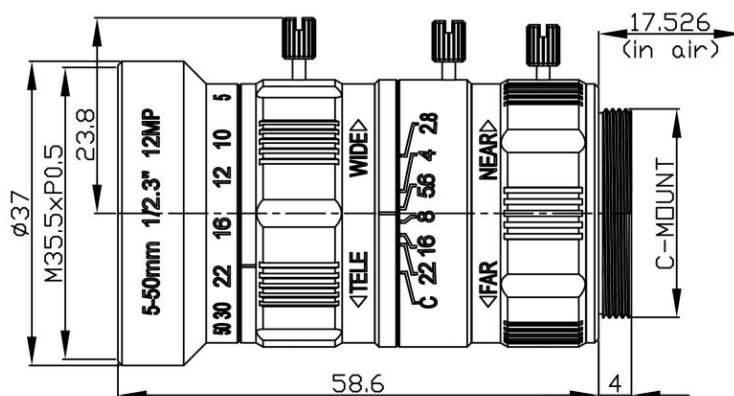

5-50mm 12MP C-Mount Zoom Lens

f= 5~50mm F2.8 C-Mount **12MP**

for 1/2.3" 1/2.5" 1/2.8" 1/2.9" 1/3" ...

▼ Specification

Focal Length		5mm	50mm
Image Format		1/2.3"	1/2.3"
Max.Aperture Ratio		F2.8~C	F2.8~C
Focus Range		0.01m~Inf.	0.4m~Inf.
Iris Type		Manual	Manual
Filter Size		M35.5 ,P=0.5mm	M35.5 ,P=0.5mm
FOV(D×H×V)	1/2.3" (IMX172)	80.82° × 63.60° × 49.88°	8.87° × 7.10° × 5.32°
	1/2.5" (IMX274)	74.53° × 63.77° × 38.57°	8.17° × 7.12° × 4.01°
	1/2.8" (IMX290)	67.82° × 58.22° × 34.78°	7.31° × 6.37° × 3.59°
TV Distortion		-4.5%	-0.5%
Mount Type		C	C
Operation	Iris	Manual	Manual
	Focus	Manual	Manual
	Zoom	Manual	Manual
Dimensions		Φ37×58.6mm	Φ37×58.6mm
Weight		105g±2g	105g±2g
Operating Temperature		-20° ~ 60°	-20° ~ 60°

▼ Dimensions

像面